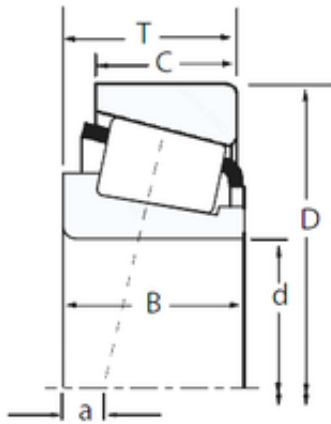

China 608rs Bearing Supplier

timken bearing L68149/L68110 I68149/10 Timken SET13 Bearing

Bearing No. L68149/L68110

Size	34.987x59.131x15.875 mm
Bore Diameter	34,987 mm
Outer Diameter	59,131 mm
Width	15,875 mm
d	34,987 mm
D	59,131 mm
T	15,875 mm
B	16,764 mm
C	11,938 mm
R	0 mm
r	1,3 mm

L68149/L68110 Bearing 2D drawings and 3D CAD models