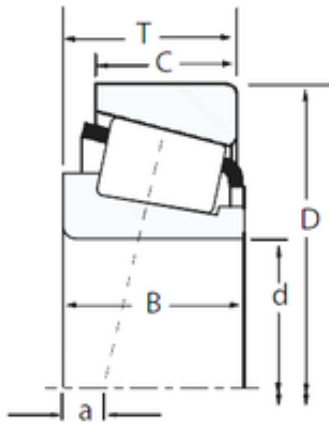

China 608rs Bearing Supplier

TIMKEN tapered roller bearing 30209 30212
30219 30303 30304

Bearing No. 30209

Size	45x85x20.75 mm
Bore Diameter	45 mm
Outer Diameter	85 mm
Width	20,75 mm
d	45 mm
D	85 mm
T	20,75 mm
B	19 mm
C	16 mm
R	1,5 mm
r	1,5 mm
Weight	0,49 Kg
Dynamic load rating radial (C)	80 kN
Calculation factor (e)	0,4

30209 Bearing 2D drawings and 3D CAD models