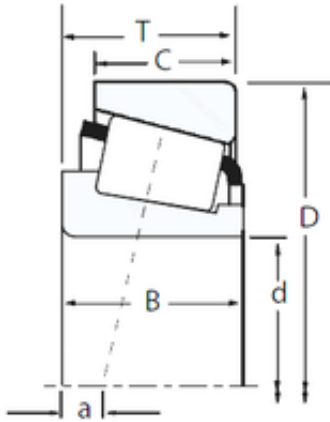

China 608rs Bearing Supplier

High quality 32205 32206 32207 32208 32209
32210 32211 32212 Taper Roller TIMKEN Bearing
TIMKEN

Bearing No. 32205

Size	25x52x19.25 mm
Bore Diameter	25 mm
Outer Diameter	52 mm
Width	19,25 mm
d	25 mm
D	52 mm
T	19,25 mm
B	18 mm
C	16 mm
R	1 mm
r	1 mm
Weight	0,18 Kg
Dynamic load rating radial (C)	42 kN
Calculation factor (e)	0,36

32205 Bearing 2D drawings and 3D CAD models